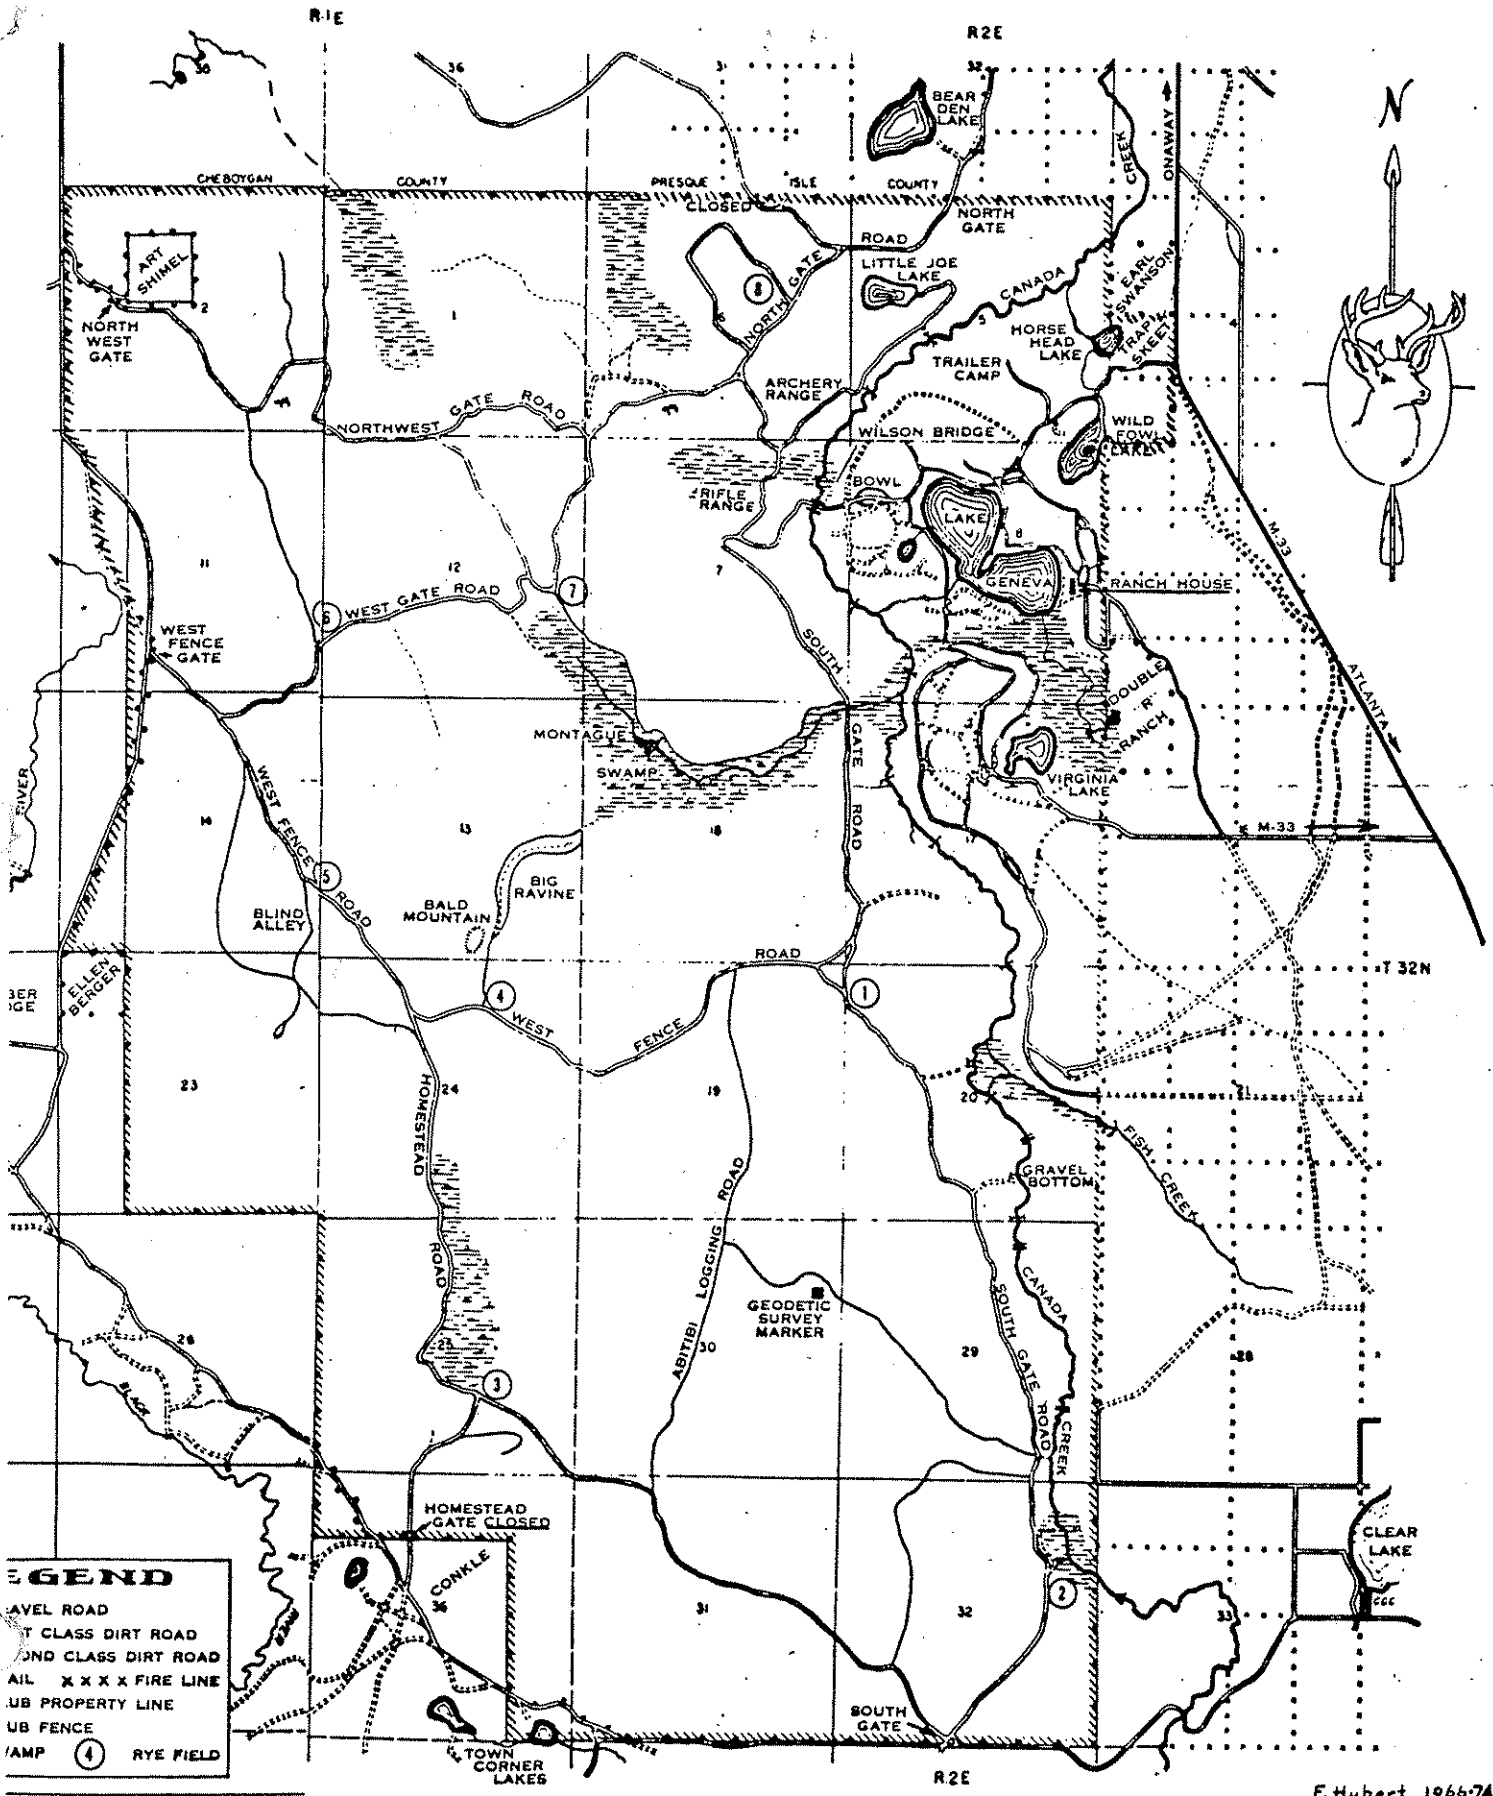

# CANADA CREEK RANCH

MONTMORENCY COUNTY

SCALE  
0 1/4 1/2 3/4 1 MILE

**LEGEND**

- GRAVEL ROAD
- FIRST CLASS DIRT ROAD
- SECOND CLASS DIRT ROAD
- RAIL X X X X FIRE LINE
- DASHED PROPERTY LINE
- SOLID FENCE
- CAMP (1) RYE FIELD